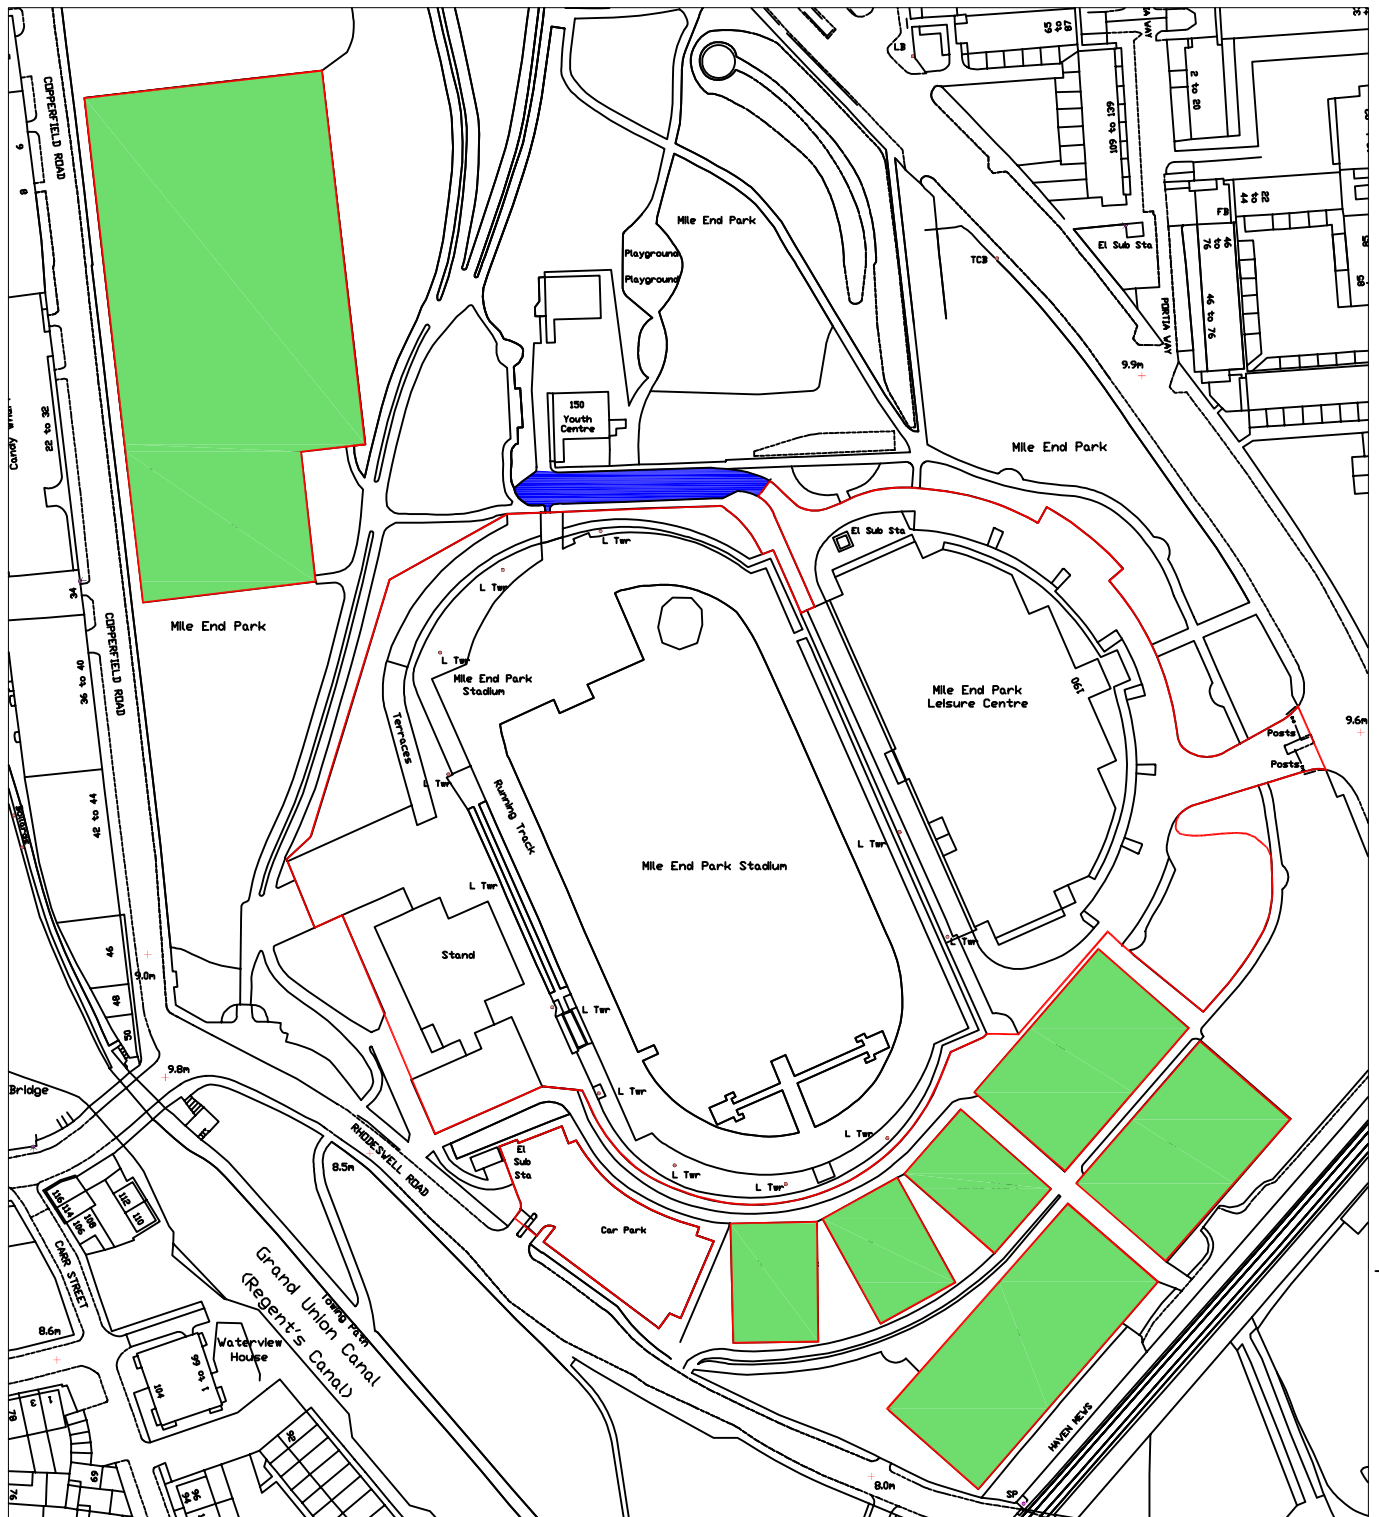

MILE END LEISURE CENTRE & STADIUM LONDON E14

Location map A4

Scale: 1/2000

Produced from Ordnance Survey digital data and incorporating surveyed revision available at this date.
 © Crown Copyright 1998. Reproduction in whole or part is prohibited without prior permission of
 Ordnance Survey.
 Supplied by London Borough of Tower Hamlets Licence Number: LA100019288

-  Site boundary
-  Land subject to a right of way
-  Land owned by "Fields in Trust"

 Land with benefit of a right of way

TOWER HAMLETS

ASSET MANAGEMENT